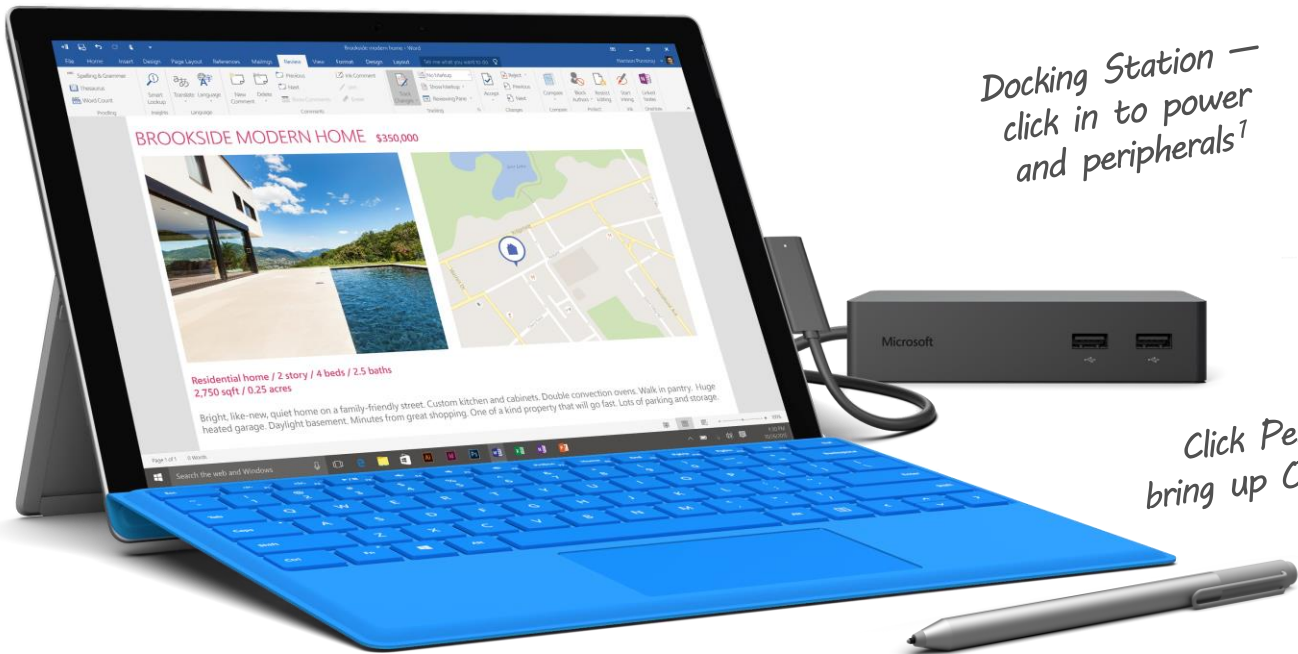

The tablet that can replace your laptop

Microsoft Surface Pro 4 is an extremely thin Intel® Core™ laptop with a brilliant high-resolution touch screen, innovative click-in keyboard¹, excellent battery life, and it is built to run the software you rely on.

Plenty of ports to connect to monitors & printers

Type Cover

Multi-position Kickstand

Pen included

Surface Pen writes and erases naturally

As smooth as using your favorite pen, Surface Pen can even markup web pages. And Palm Block technology means you can rest your hand on the screen while you write.

Windows 10 enables a powerful, personalized experience

Surface Pro 4 makes your work life easier in incredible new ways. It runs Windows 10 and the desktop software you rely on. Advanced technology from Microsoft, such as Cortana², Windows Hello, and improved Surface Pen, puts you in control.

Windows Hello - no password required

Confidently run Office 365, AutoCAD, QuickBooks¹, and more

Docking Station - click in to power and peripherals¹

Click Pen to bring up OneNote

Trusted by organizations

Surface Pro 4 smoothly folds into your existing infrastructure and Windows 10 helps protect against modern security threats. IT can set up Surface like other PCs, by joining it to a domain, and managing it using tools already in place like Active Directory, SCCM, and Air Watch.